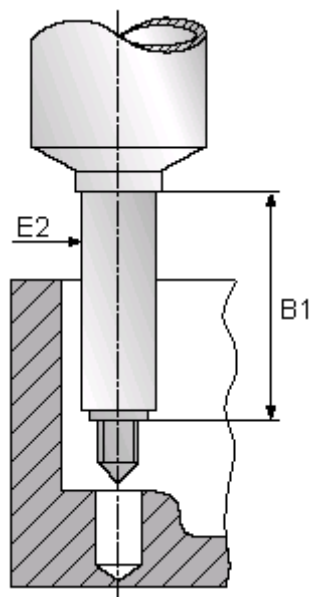

Data Sheet

Article number: 12621000220000

Description: Industrial tool 621 000 220.000
For M22

Measures

B1 = 60

E2 = 28

For thread = M22